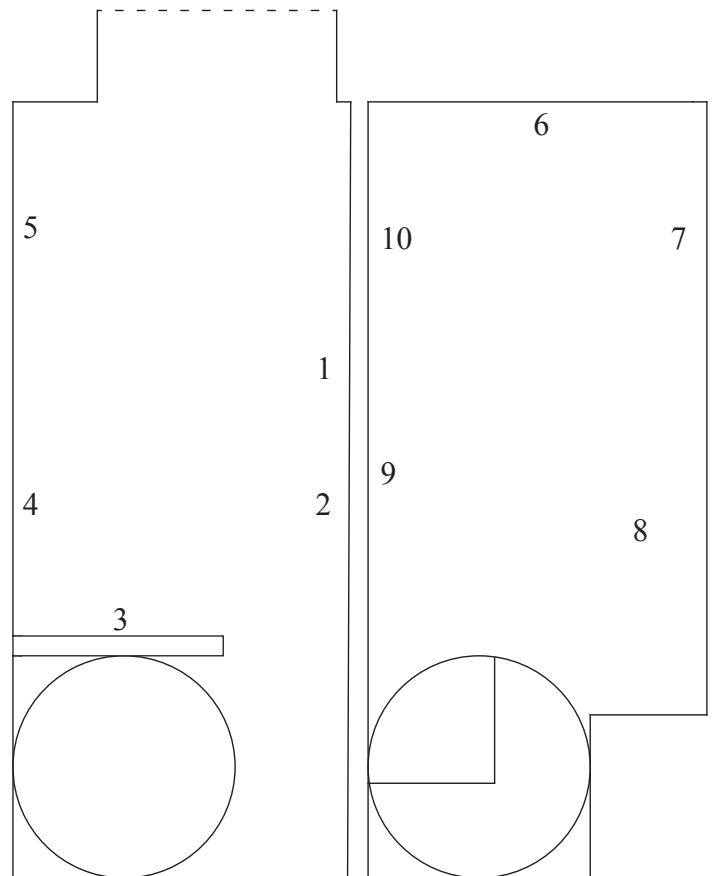

Eternal Flame

Kea Bolenz, Connor Crawford,

Arthur Marie, Isabelle Frances

McGuire, Lilli Thiessen

6. September - 7. October

1

Isabelle Frances McGuire

Flag1(“A Star is Born”, “Betsy Ross”)

2023

Cotton

61cm x 152cm

2

Arthur Marie

Untitled

2023

Watercolor and pen on paper

21cm x 13cm

3

Kea Bolenz

o.T.

2023

Pencil on paper

21cm x 15cm

4

Arthur Marie

Untitled

2023

Watercolor and pen on paper

21cm x 13cm

5

Connor Crawford

Cast Of Characters (6530462857830544)

2023

Mixed Media Collage, Artist's Frame

89cm x 76cm

6

Arthur Marie

Untitled

2023

Watercolor and pen on paper

21cm x 13cm

7

Connor Crawford

Cast Of Characters (6530462857830544)

2023

Mixed Media Collage, Artist's Frame

94cm x 64cm

8

Lilli Thiessen

„container (in the garden)“

2021

PET bottle, wood slice, c-print, fake fur

80cm x 80cm

9

Arthur Marie

Untitled

2023

Watercolor and pen on paper

21cm x 13cm

10

Lilli Thiessen

„Endometriose“

2023

Acrylic paint, ball pen, plastic foil, glue, c-print, stickers, glitter on canvas

50cm x 40cm